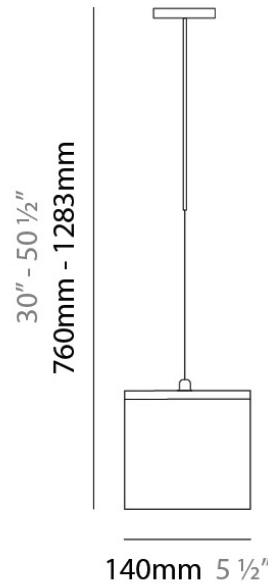

KUBIK SUSPENSION

D81003

PROJECT _____

TYPE _____

NOTES _____

QUANTITY _____

DATE _____

GENERAL

Series: Kubik
Brand: Panzeri
Division: Design
Mounting Type: Suspension
Mounting Location: Ceiling
Subcategory: Pendant

PHYSICAL

Shape: Cube
Length (mm): 140
Length (in): 5 ½
Width (mm): 140
Width (in): 5 ½
Height (mm): 760
Height (in): 30.0
Max. Overall Height (mm): 1283
Max. Overall Height (in): 50 ½
Light Distribution: Omnidirectional
Weight (kg): 3.27
Weight (lbs): 7.2
Diffuser: Matte White Blown Glass
Fixture Finish: Metallic Gray
Fixture Material: Glass / Aluminum

ELECTRICAL

Number of Lamps: 1
Lamp Type: LED Retrofit
Lamp Shape: T4
Bulb Included: Bulb Not Included
Total Output Wattage (W): 3
Max. Wattage Per Lamp (W): 3
Lamp Base: G9
Input Voltage (V): 120

LED

OPTICAL

RATINGS AND CERTIFICATIONS

Certified By: CSA Certified to UL and CSA Standards
IP rating: IP20