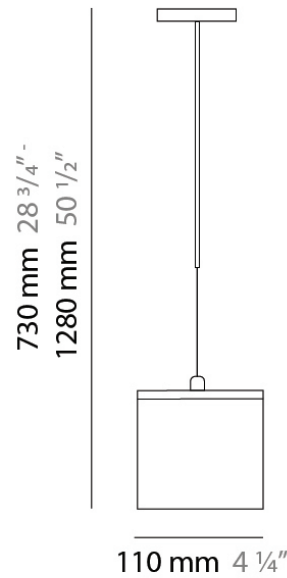

Series: Kubik
Brand: Panzeri
Division: Design
Mounting Type: Suspension
Mounting Location: Ceiling
Subcategory: Pendant

PHYSICAL

Shape: Cube
Length (mm): 140
Length (in): 5 ½
Width (mm): 140
Width (in): 5 ½
Height (mm): 760
Height (in): 30.0
Max. Overall Height (mm): 1283
Max. Overall Height (in): 50 ½
Light Distribution: Omnidirectional
Weight (kg): 3.27
Weight (lbs): 7.2
Diffuser: Matte White Blown Glass
Fixture Finish: Metallic Gray
Fixture Material: Glass / Aluminum

PHYSICAL

Shape: Square
 Length (mm): 110
 Length (in): 4 ⁵/₁₆
 Width (mm): 110
 Width (in): 4 ⁵/₁₆
 Height (mm): 730
 Height (in): 28 ³/₄
 Max. Overall Height (mm): 1283
 Max. Overall Height (in): 50 ¹/₂
 Light Distribution: Omnidirectional
 Weight (kg): 1.56
 Weight (lbs): 3.43
 Diffuser: Matte White Blown Glass
 Fixture Finish: WHI
 Fixture Material: Metal

D83002

PROJECT	_____
TYPE	_____
NOTES	_____
QUANTITY	_____
DATE	_____

GENERAL

Series: Kubik
Brand: Panzeri
Division: Design
Mounting Type: Surface
Mounting Location: Ceiling
Subcategory: Ambient

PHYSICAL

Shape: Square
Length (mm): 110
Length (in): 4 ⁵/₁₆
Width (mm): 110
Width (in): 4 ⁵/₁₆
Height (mm): 110
Height (in): 4 ⁵/₁₆
Extension (mm): 100
Extension (in): 4 ⁵/₁₆
Light Distribution: Omnidirectional
Weight (kg): 0.69
Weight (lbs): 1.52
Diffuser: Matte White Blown Glass
Fixture Finish: WHI
Fixture Material: Metal

PHYSICAL

Shape: Square
Length (mm): 140
Length (in): 5 ½
Width (mm): 140
Width (in): 5 ½
Height (mm): 140
Height (in): 5 ½
Extension (mm): 140
Extension (in): 5 ½
Light Distribution: Omnidirectional
Weight (kg): 1.50
Weight (lbs): 3.30
Diffuser: Matte White Blown Glass
Fixture Finish: WHI
Fixture Material: Metal