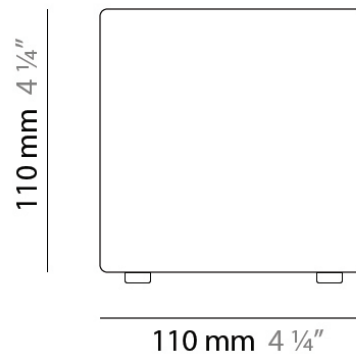

KUBIK PORTABLE

D84371

PROJECT

TYPE

NOTES

QUANTITY

DATE

GENERAL

Series: Kubik
Brand: Panzeri
Division: Design
Mounting Type: Portable
Mounting Location: Table
Subcategory: Table

PHYSICAL

Shape: Square
Length (mm): 110
Length (in): 4 ⁵/₁₆
Width (mm): 110
Width (in): 4 ⁵/₁₆
Height (mm): 110
Height (in): 4 ⁵/₁₆
Light Distribution: Omnidirectional
Weight (kg): 0.83
Weight (lbs): 1.82
Diffuser: Matte White Blown Glass
Fixture Finish: WHI
Fixture Material: Metal

ELECTRICAL

Input Wattage Range: 1 - 9 W
Lamp Type: LED
Input Wattage (W): 9.5
Total Output Wattage (W): 8
Dimming: Non-Dimmable
Driver Included: Yes
Driver Location: Integrated
Driver Type: Constant Current - 120Vac
Driver Class: Class 2
Input Voltage (V): 120
Constant Current (mA): 350

LED

Number of LEDs: 1
Color Temperature (°K): 3000
Max. Delivered Lumen (lm): 667
CRI: >80 CRI
Lamp Life (hrs): 60000

OPTICAL

RATINGS AND CERTIFICATIONS

Certified By: CSA Certified to UL and CSA Standards
IP rating: IP20