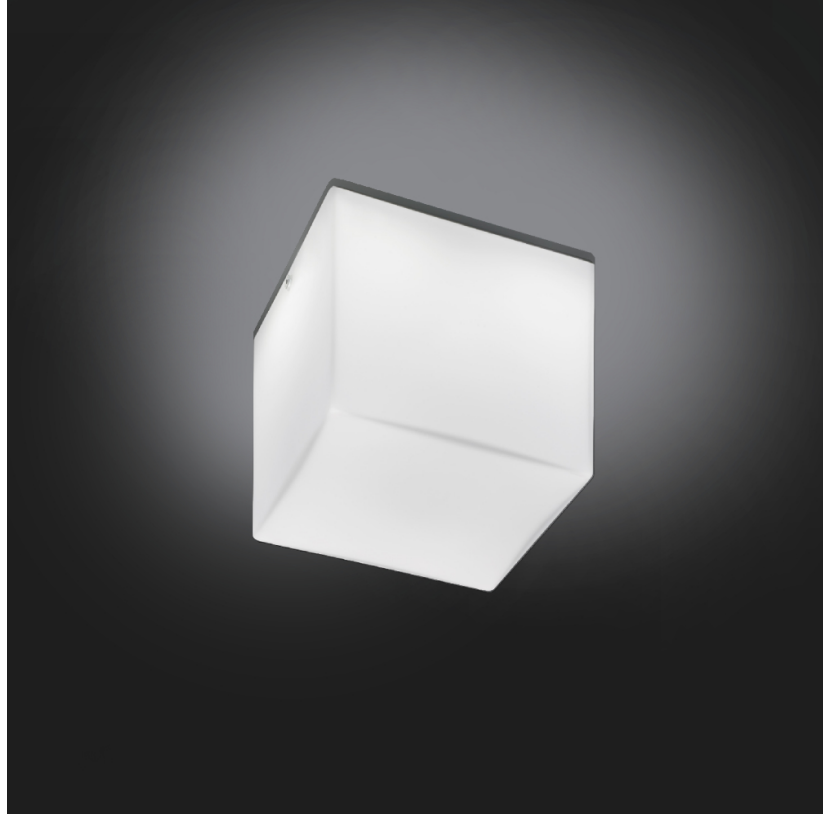

KUBIK SURFACE

D83279

PROJECT _____

TYPE _____

NOTES _____

QUANTITY _____

DATE _____

GENERAL

Series: Kubik
Brand: Panzeri
Division: Design
Mounting Type: Surface
Mounting Location: Ceiling
Subcategory: Ambient

PHYSICAL

Shape: Square
Length (mm): 110
Length (in): 4 ⁵/₁₆
Width (mm): 110
Width (in): 4 ⁵/₁₆
Height (mm): 110
Height (in): 4 ⁵/₁₆
Light Distribution: Omnidirectional
Weight (kg): 0.66
Weight (lbs): 1.45
Diffuser: Matte White Blown Glass
Fixture Finish: WHI
Fixture Material: Metal

ELECTRICAL

Input Wattage Range: 1 - 9 W
Lamp Type: LED
Input Wattage (W): 9.5
Total Output Wattage (W): 9
Dimming: Non-Dimmable
Driver Included: Yes
Driver Location: Integrated
Driver Type: Constant Current - 120Vac
Driver Class: Class 2
Input Voltage (V): 120 - 277
Constant Current (MA): 250
Upon Request: (Not included - see components) Remote: 0-10Vdc dimming / Phase dimming @120Vac only / Non-dimming 1

LED

Color Temperature (°K): 3000
Max. Delivered Lumen (lm): 667
CRI: >80 CRI
Lamp Life (hrs): 60000

OPTICAL

RATINGS AND CERTIFICATIONS

Certified By: CSA Certified to UL and CSA Standards
IP rating: IP40

110 mm 4 1/4"

110 mm 4 1/4"

110 mm 4 1/4"