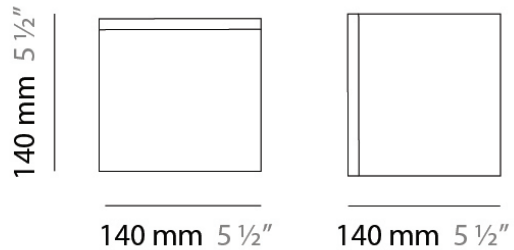

KUBIK SURFACE

D83003

GENERAL

Series: Kubik
Brand: Panzeri
Division: Design
Mounting Type: Surface
Mounting Location: Ceiling
Subcategory: Ambient

PHYSICAL

Shape: Square
Length (mm): 140
Length (in): 5 ½
Width (mm): 140
Width (in): 5 ½
Height (mm): 140
Height (in): 5 ½
Extension (mm): 140
Extension (in): 5 ½
Light Distribution: Omnidirectional
Weight (kg): 1.50
Weight (lbs): 3.30
Diffuser: Matte White Blown Glass
Fixture Finish: WHI
Fixture Material: Metal

ELECTRICAL

Number of Lamps: 1
Lamp Type: LED Retrofit
Lamp Shape: T4
Bulb Included: Bulb Not Included
Total Output Wattage (W): '3
Max. Wattage Per Lamp (W): 3
Lamp Base: G9
Input Voltage (V): 120

LED

OPTICAL

RATINGS AND CERTIFICATIONS

Certified By: CSA Certified to UL and CSA Standards
IP rating: IP40