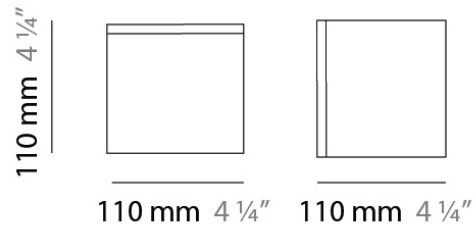

D83002

PROJECT	_____
TYPE	_____
NOTES	_____
QUANTITY	_____
DATE	_____

GENERAL

Series: Kubik
Brand: Panzeri
Division: Design
Mounting Type: Surface
Mounting Location: Ceiling
Subcategory: Ambient

PHYSICAL

Shape: Square
Length (mm): 110
Length (in): 4 ⁵/₁₆
Width (mm): 110
Width (in): 4 ⁵/₁₆
Height (mm): 110
Height (in): 4 ⁵/₁₆
Extension (mm): 100
Extension (in): 4 ⁵/₁₆
Light Distribution: Omnidirectional
Weight (kg): 0.69
Weight (lbs): 1.52
Diffuser: Matte White Blown Glass
Fixture Finish: WHI
Fixture Material: Metal

ELECTRICAL

Number of Lamps: 1
Lamp Type: LED Retrofit
Lamp Shape: T4
Bulb Included: Bulb Not Included
Total Output Wattage (W): 3
Max. Wattage Per Lamp (W): 3
Lamp Base: G9
Input Voltage (V): 120

LED

Nominal Lumen (lm): 650

OPTICAL

RATINGS AND CERTIFICATIONS

Certified By: CSA Certified to UL and CSA Standards
IP rating: IP40